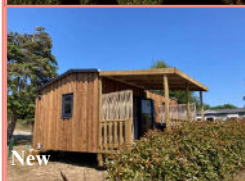

Surfer's cabin
4pers.
semi-covered wooden terrace
24,50 m²