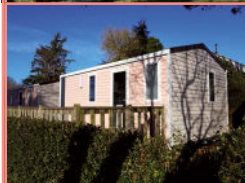

Maisonnette O'Hara
2/3 pers.
 wooden deck
 18,60 m²

1 bedroom :

- 1 double bedroom : 1 bed 2 pers 140 x 200 cm, 2 smalls cupboards, a wardrobe - Living room with sofa bed equipped with a drawer 140 x 190 cm and a separation curtain for privacy
- Kitchen opening on to the terrace (fridge, 2 burners, sink with mixer, oven)
- Heating in the mainroom or in all rooms, depending on the model
- **Spacious bathroom with toilet**